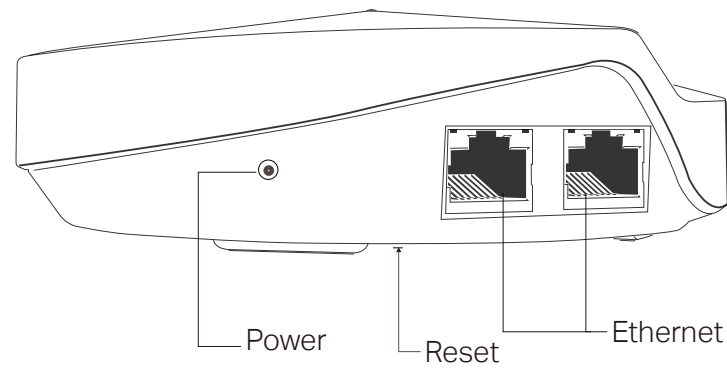

Specifications

Hardware

- Ports: 2 LAN/WAN Gigabit Ethernet Ports, 1 Power Port
- Buttons: 1 Reset button on the underside
- Antenna Type: 4 internal antennas per Deco unit
- Wireless Onboarding: Bluetooth 4.2
- Flash: 32 MB
- SDRAM: 256 MB
- External Power Supply: 12 V/1.2 A
- Dimensions (Dia x H): 4.7 in. x 1.5 in. (120 mm x 38 mm)